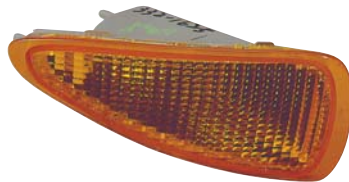

CAMARO '93-'02

REPLACEMENT FOR

332-1546PTB-VC
CORNER LAMP
12PRS 2.91CFT

OEM PARTS
332-1546R/L-US

TUNING PARTS
332-1546PTB-VC

12V5W/12V27/7W
CLEAR

332-1546PXB-VC
332-1546PXB-2C
CORNER LAMP
12PRS 7.79CFT

TUNING PARTS
332-1546PXB-VC

BLACK

CAVALIER '91-'94

REPLACEMENT FOR

332-1513P-B-VC
CORNER LAMP
20PRS 3.01CFT

OEM PARTS
332-1513R/L-US

TUNING PARTS
332-1513P-B-VC

12V21W

CAVALIER '95-'99

REPLACEMENT FOR

332-1125PXUS
HEAD LAMP
3PRS 6.16CFT

OEM PARTS
332-1125R/L

TUNING PARTS
332-1125PXUS

9005/9006

332-1532PTB-VC
CORNER LAMP
20PRS 3.54CFT

OEM PARTS
332-1532R/L-U

TUNING PARTS
332-1532PTB-VC

CAVALIER '95-'99

REPLACEMENT FOR

332-1625PTB-C
FRONT LAMP
20PRS 2.49CFT

OEM PARTS
332-1625R/L-U-Y

TUNING PARTS
332-1625PTB-C

CAVALIER '00-'02

REPLACEMENT FOR

332-1580PTB-VC
CORNER LAMP
10PRS 5.63CFT